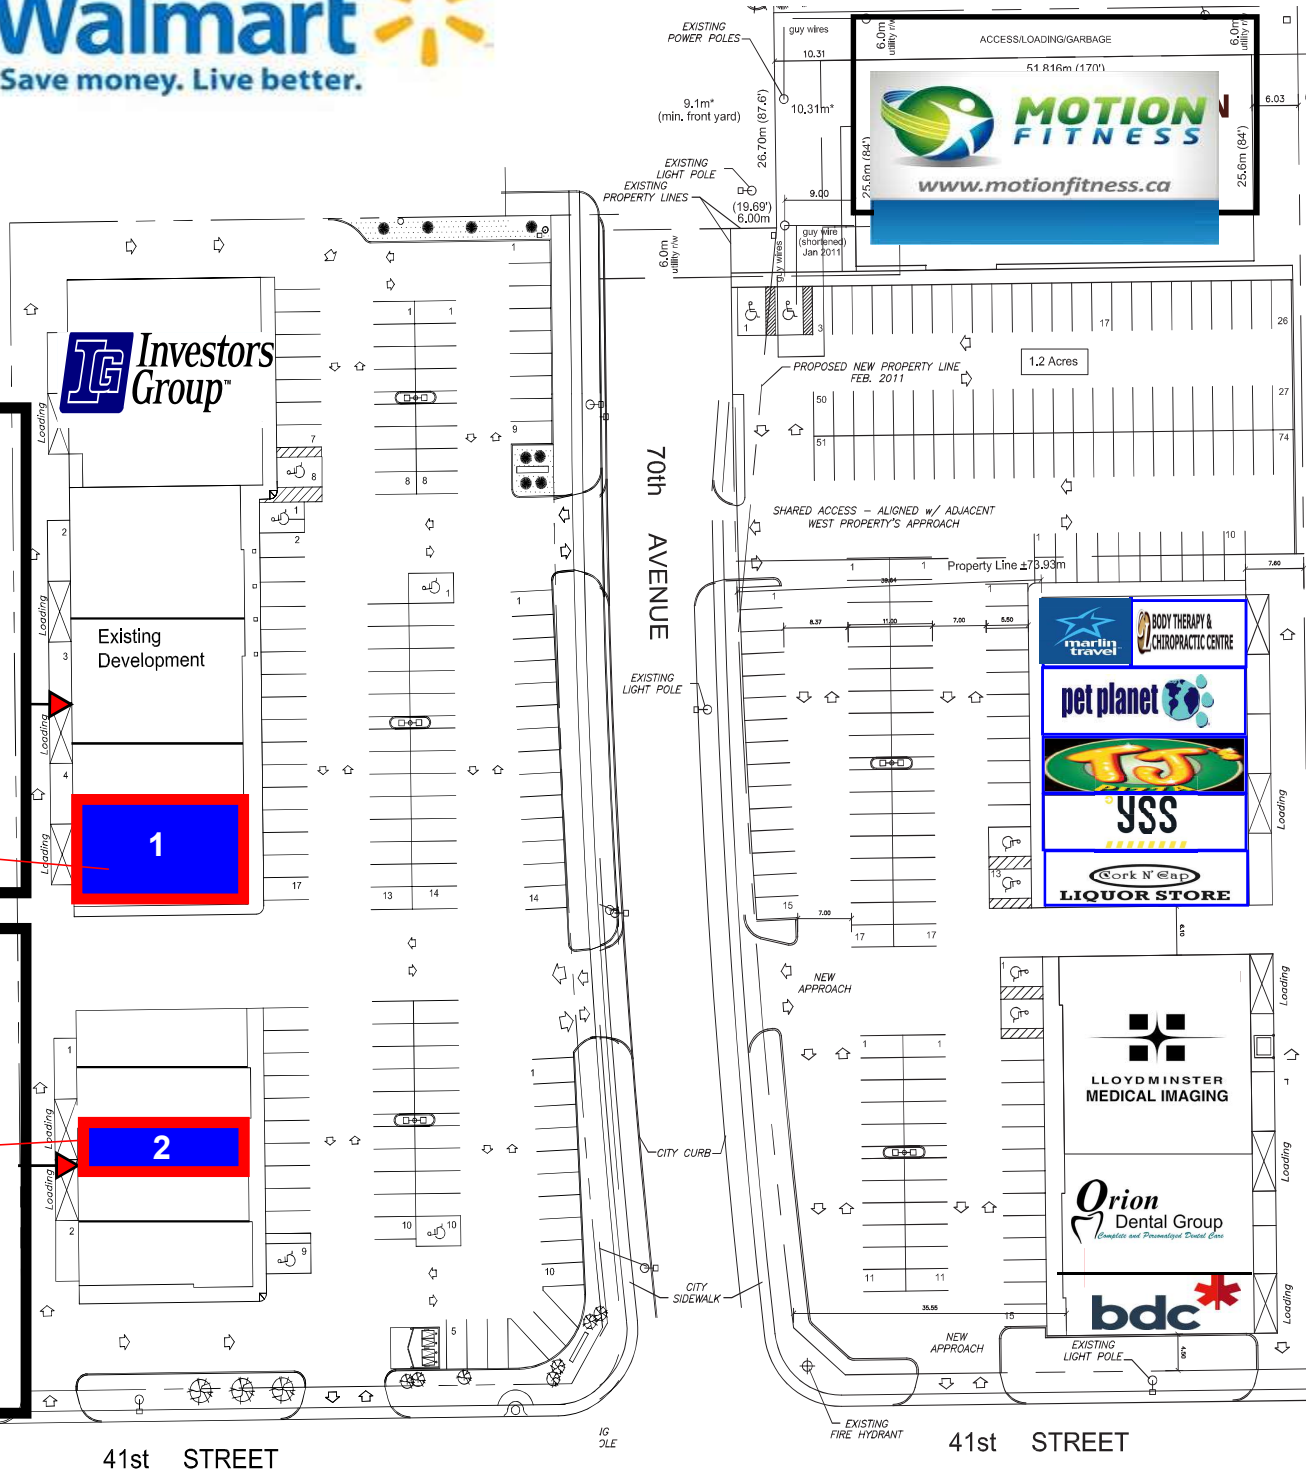

Canada
Smile Works
DENTAL GROUP
Kimberly Kalou
MARKETING & PHOTOGRAPHY

**Available Now
4000 SF**

SUPPLEMENT KING
Brixton
Shoes & Accessories
NOIR
boutique
Lloyd Drug Mart

**Available Now
1500 SF**

41st STREET

IG 2LE

41st STREET